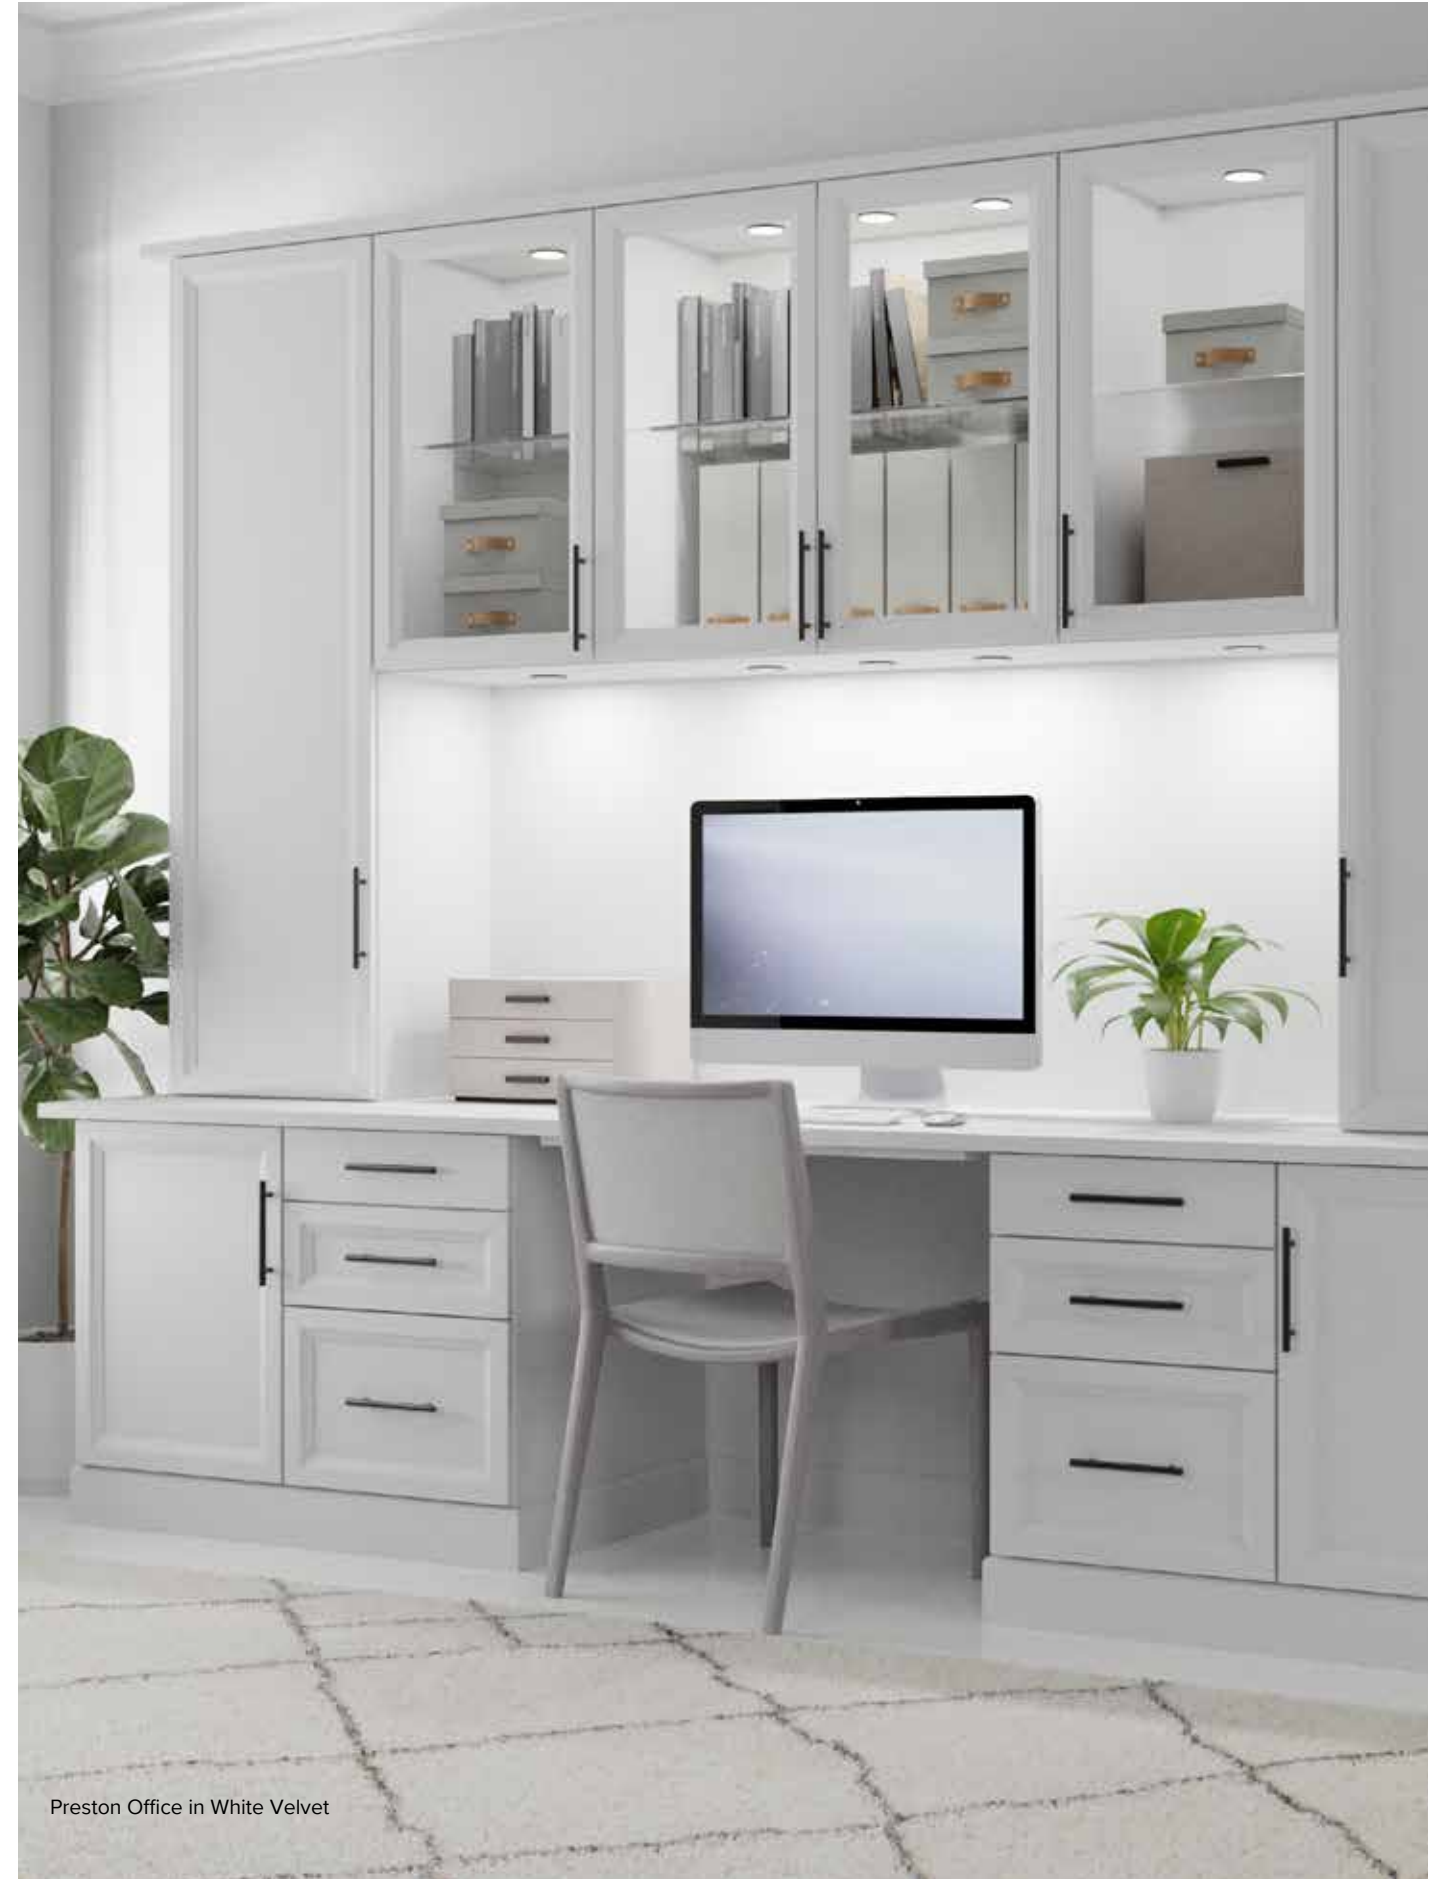

CUSTOM DESK WITH RECYCLED LEATHER TOP

ONYX MATTE BLACK ALUMINUM FRAME GLASS DOORS

Preston Office with Wall Bed in Summit Oak

Preston Office in Granite

Preston Office in White Velvet

ELITE MATTE GOLD HARDWARE