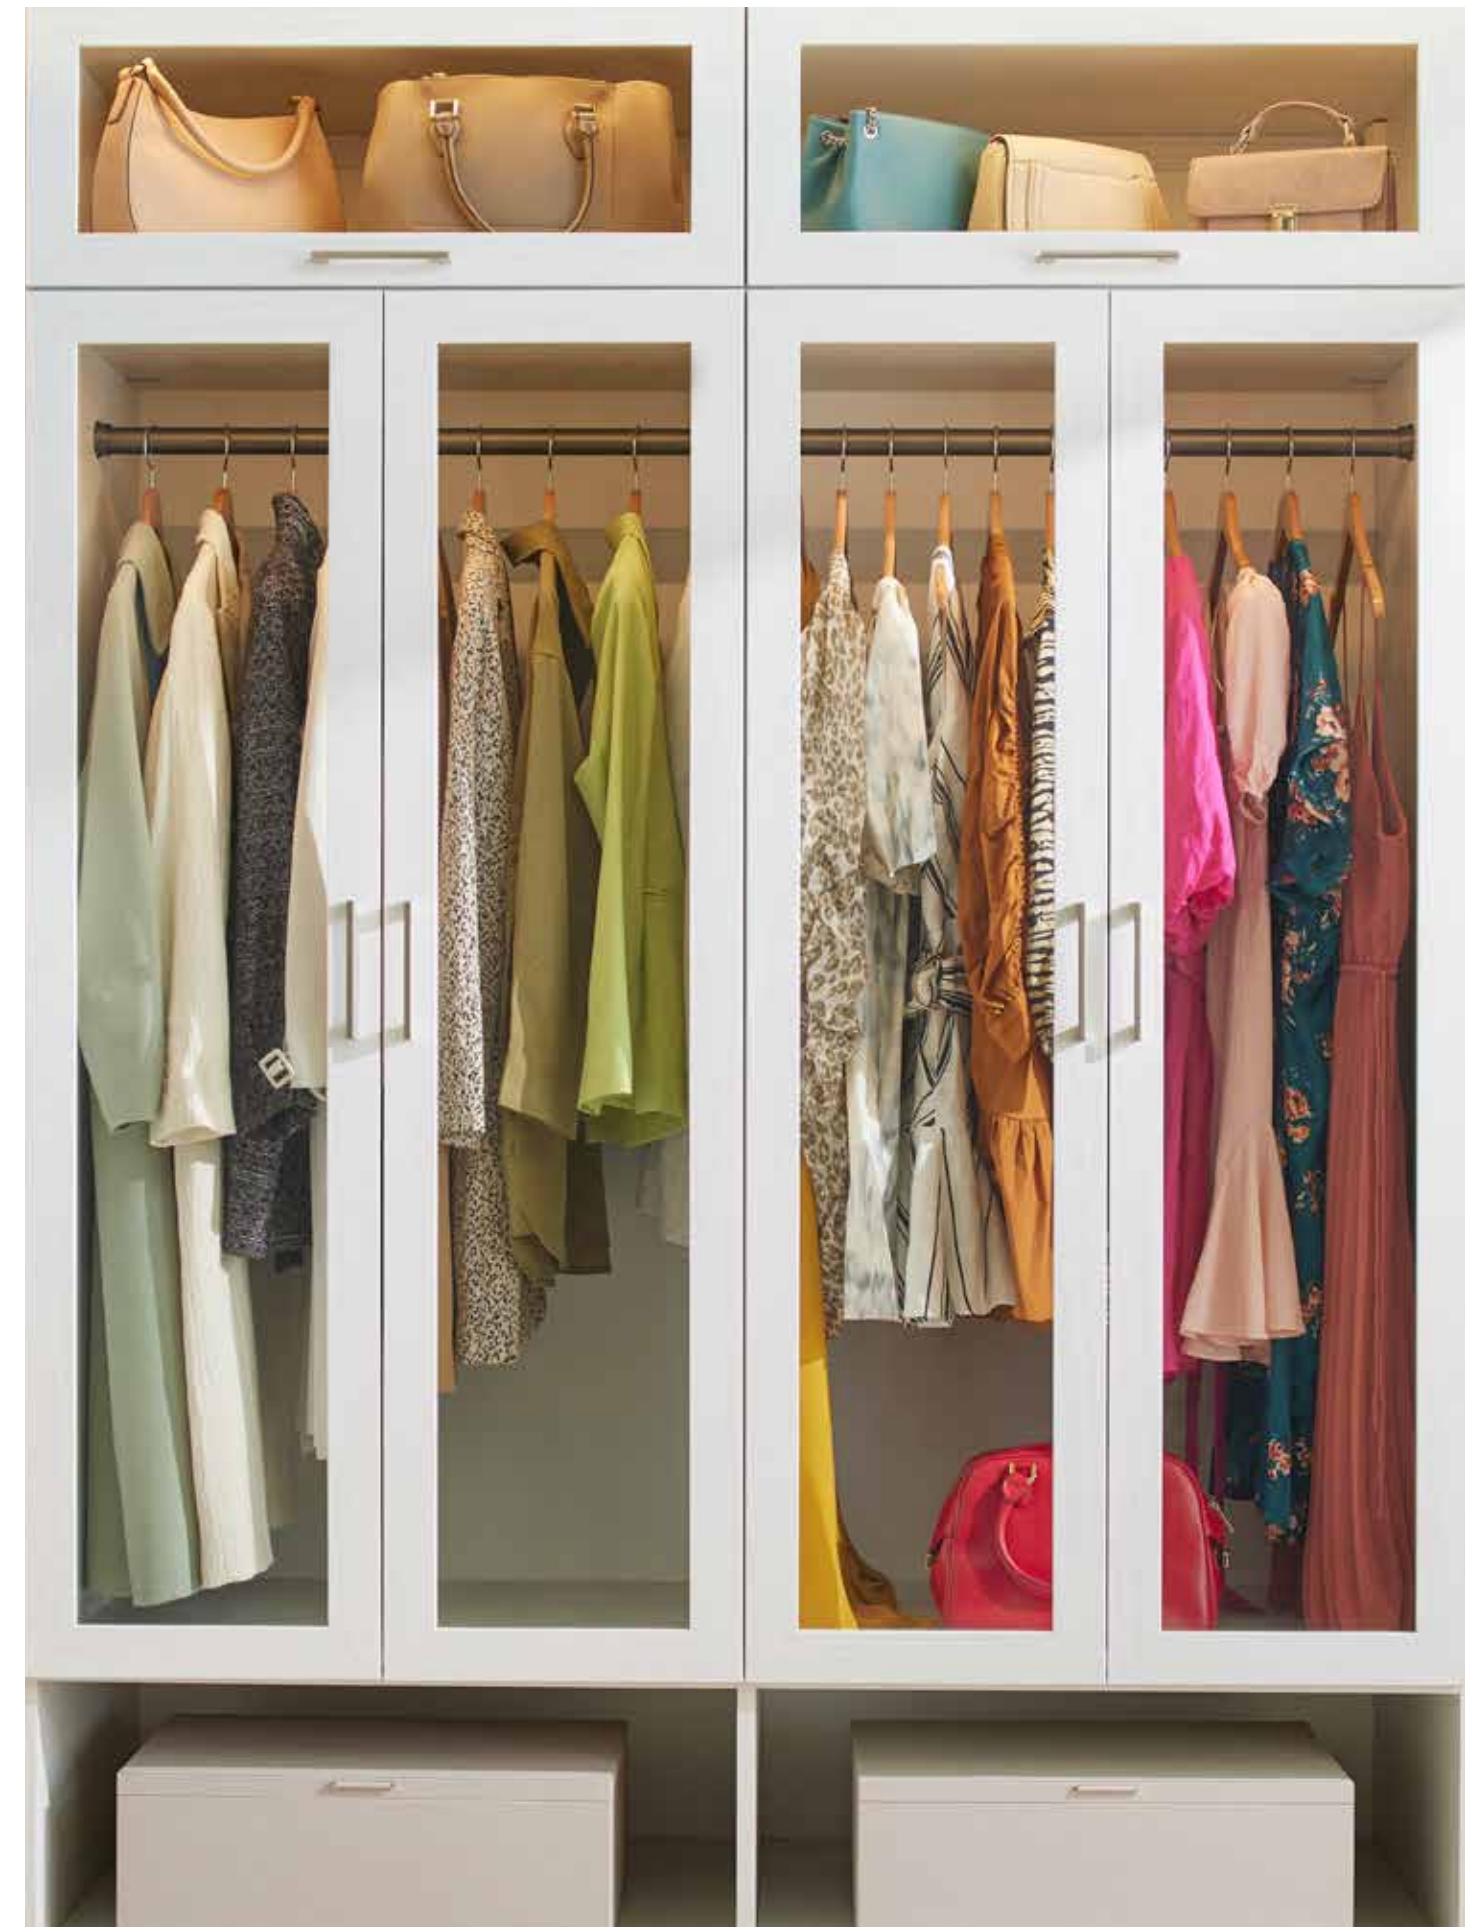

PRESTON™

Transform even the simplest of storage spaces with Preston's built-in luxury and style. With options like glass doors, The 360° Organizer, wall beds and garage cabinets, it's easy to add custom storage to any space. Professional installation is included.

CLOSET

LIVING

GARAGE