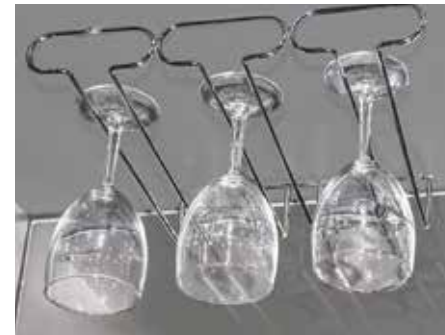

GLIDING SPICE RACK

PULL-OUT TRAY

KEYBOARD PULL-OUT

GLIDING PRINTER SHELF

OUTLET CUTOUT

GLIDING WINE RACK

UNDERMOUNT WINE GLASS HOLDER

VERTICAL TRAY DIVIDERS